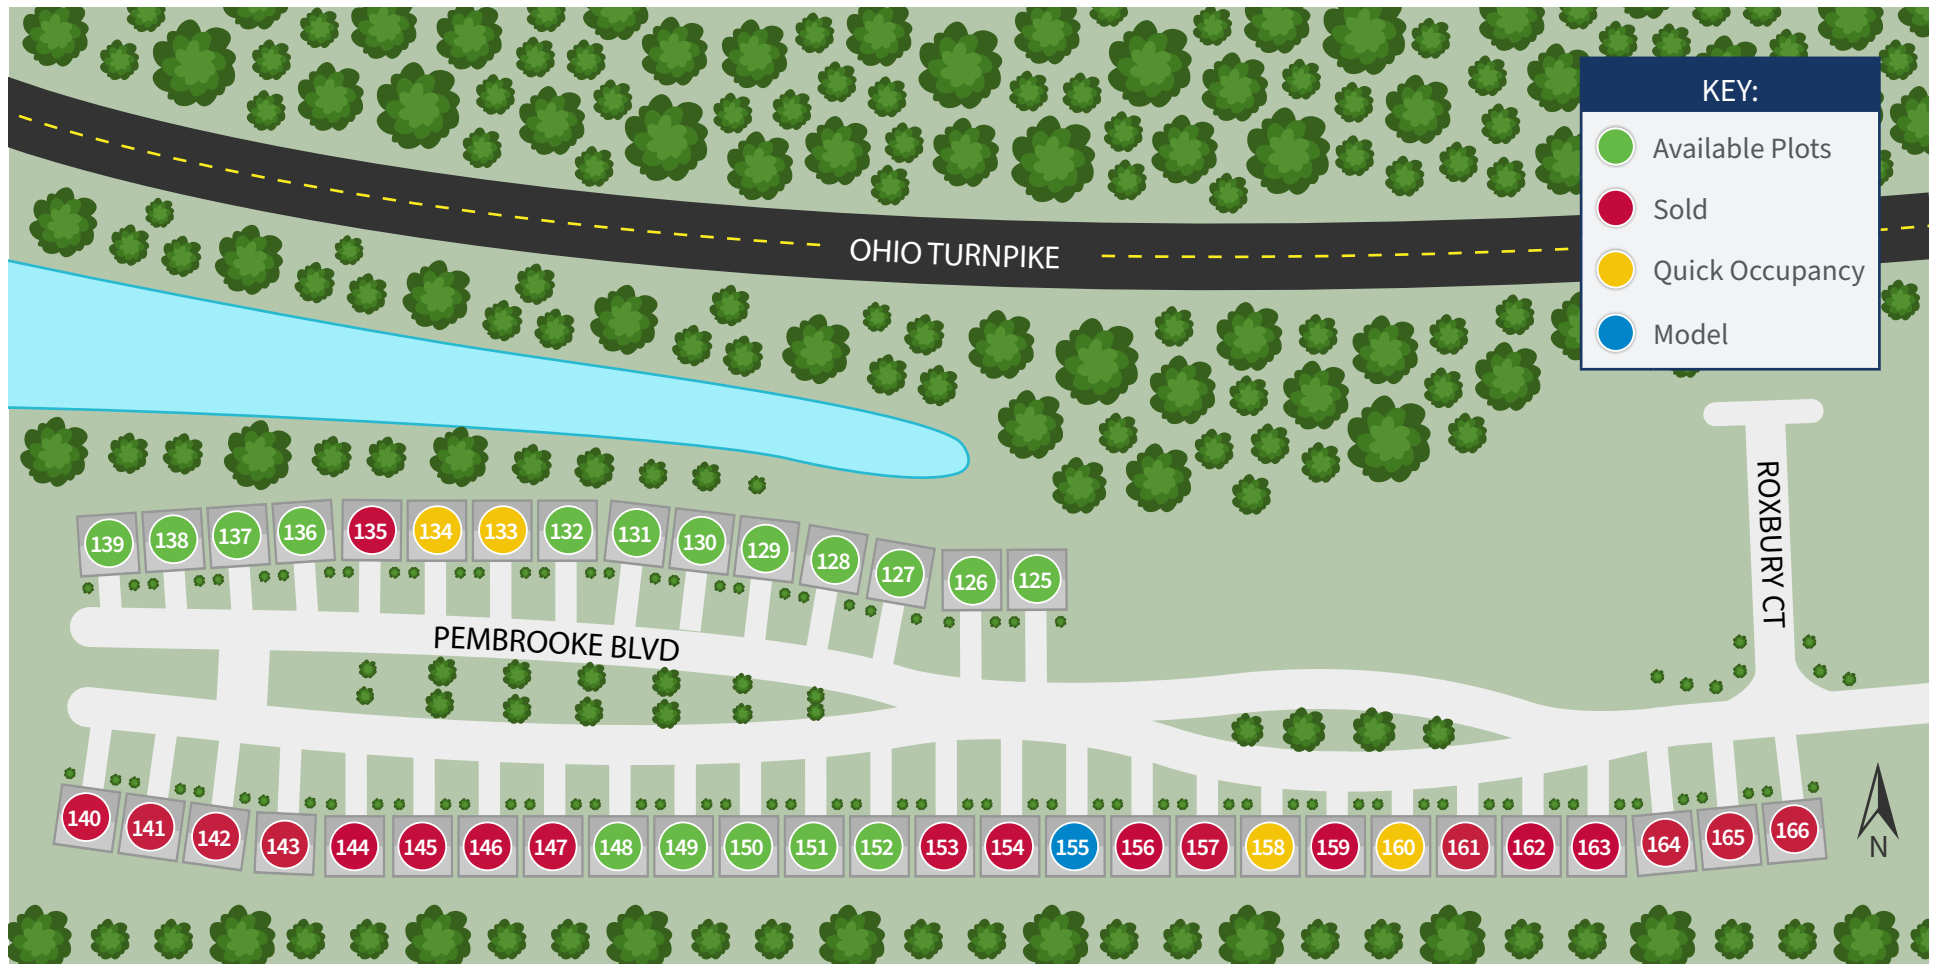

Welcome to Pembroke Place, a collection of 3-bedroom Colonial style homes with an open floor plan, quality features and finishes, attached 2 car garage and unfinished basement offering perfect storage! Low monthly fees take care of the landscaping and snow removal. Don't miss out!

Community Address: Pembroke Blvd, Olmsted Township, Ohio 44138 | **Open House:** 1-4pm Sundays or by Appointment

Updated 5/18/2021