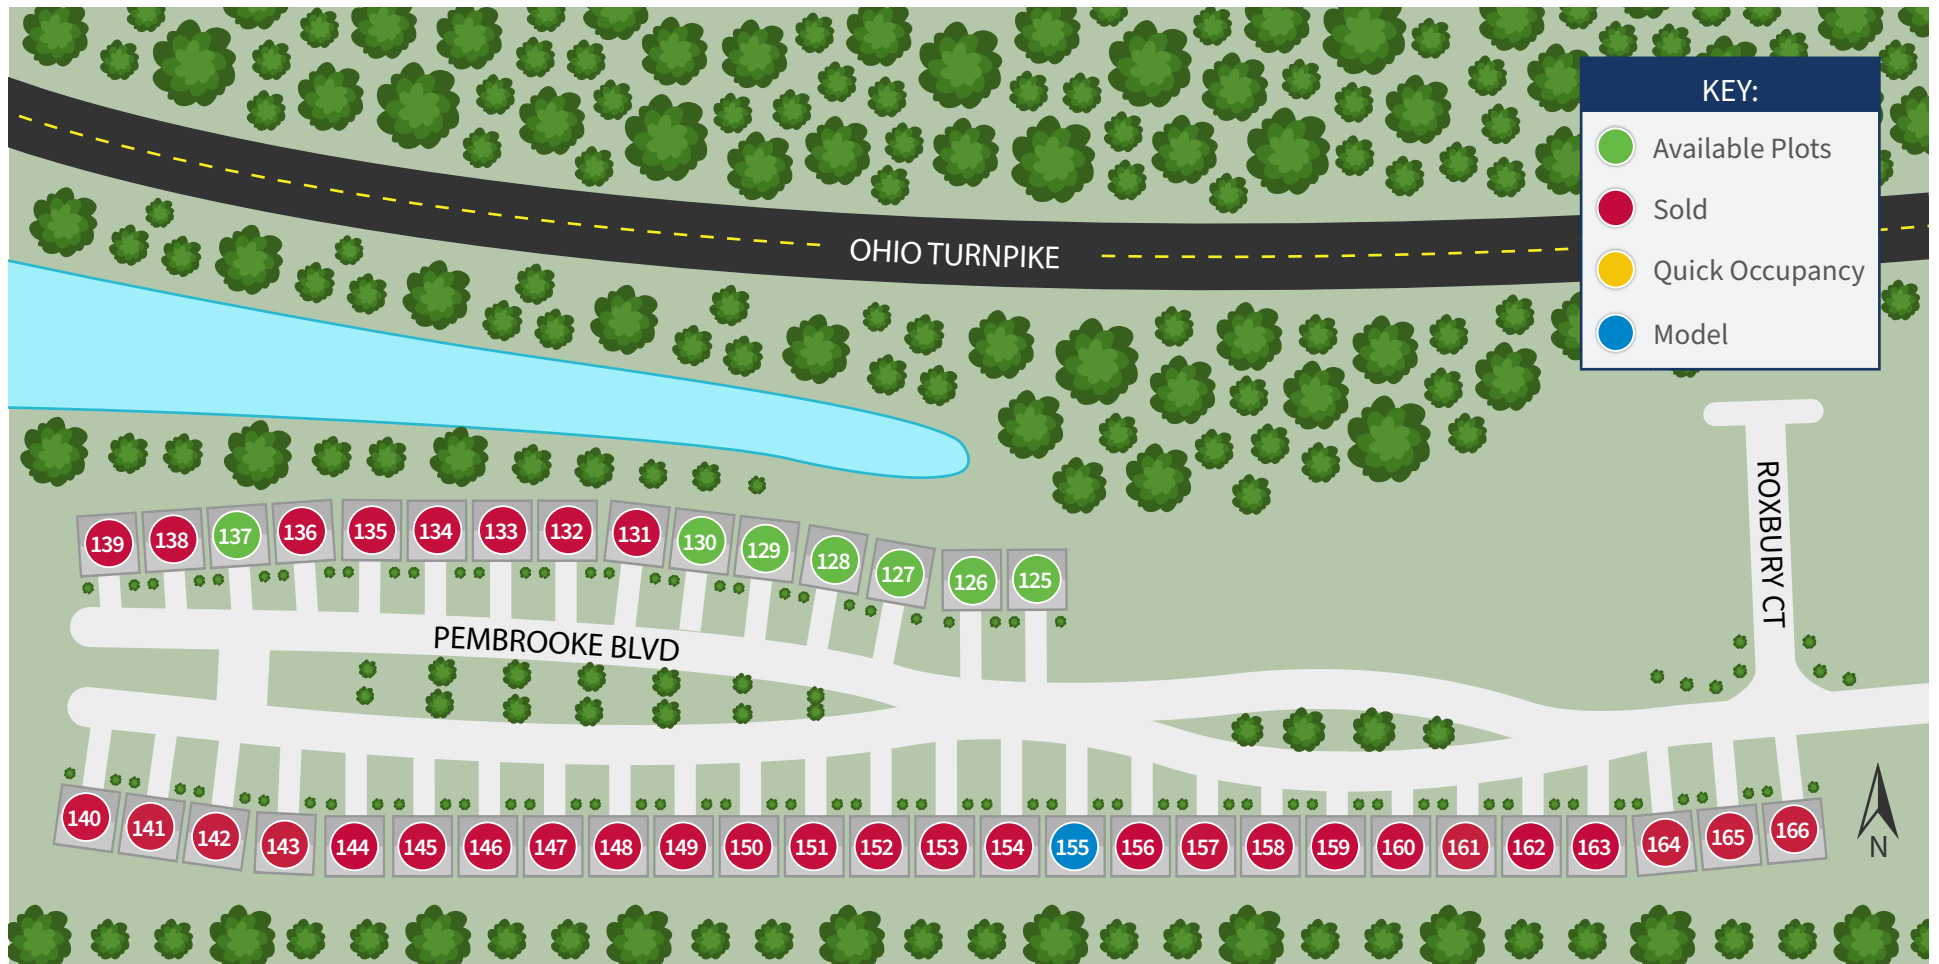

Welcome to Pembroke Place, a collection of 3-bedroom Colonial style homes with an open floor plan, quality features and finishes, attached 2 car garage and unfinished basement offering perfect storage! Low monthly fees take care of the landscaping and snow removal. Don't miss out!

**Community Address:** Pembroke Blvd, Olmsted Township, Ohio 44138 | **Open House:** 1-4pm Sundays or by Appointment

Updated 1/14/2022