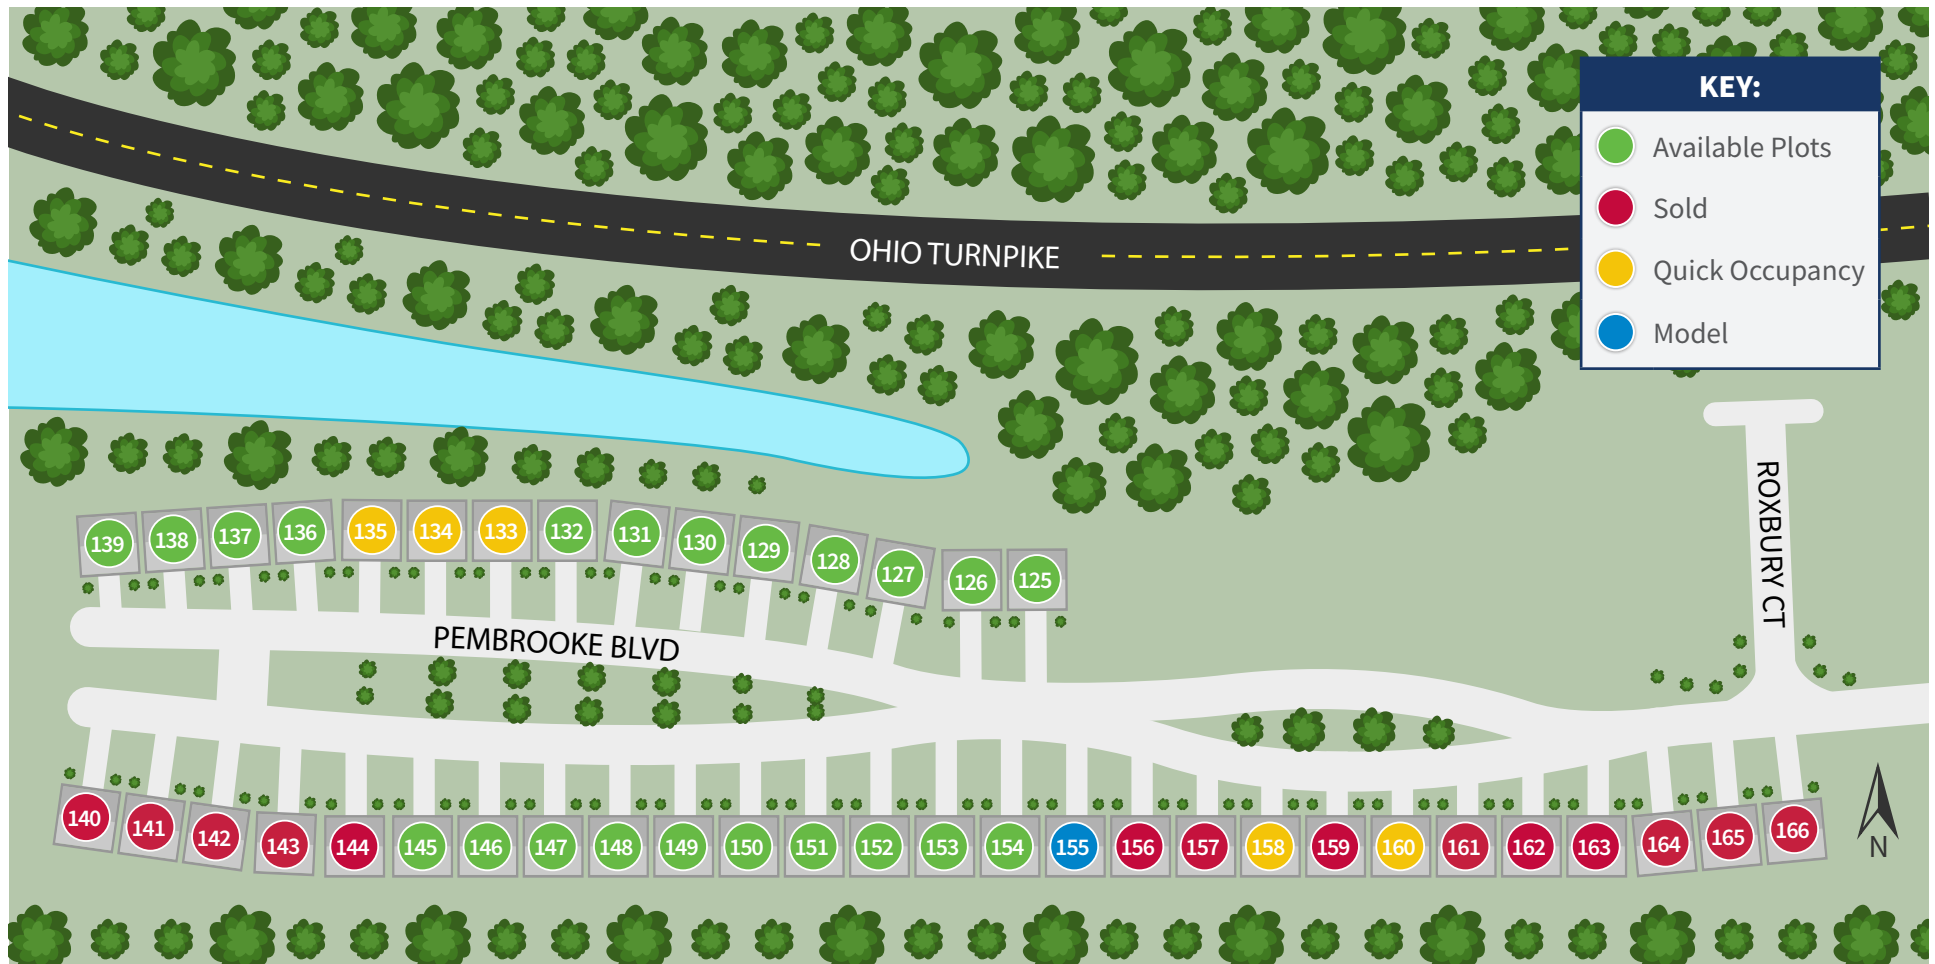

Welcome to Pembroke Place, a collection of 3-bedroom Colonial style homes with an open floor plan, quality features and finishes, attached 2 car garage and unfinished basement offering perfect storage! Low monthly fees take care of the landscaping and snow removal. Don't miss out!

Community Address: Pembroke Blvd, Olmsted Township, Ohio 44138 | **Open House:** 1-4pm Saturday and Sundays or by Appointment

Updated 1/16/2021