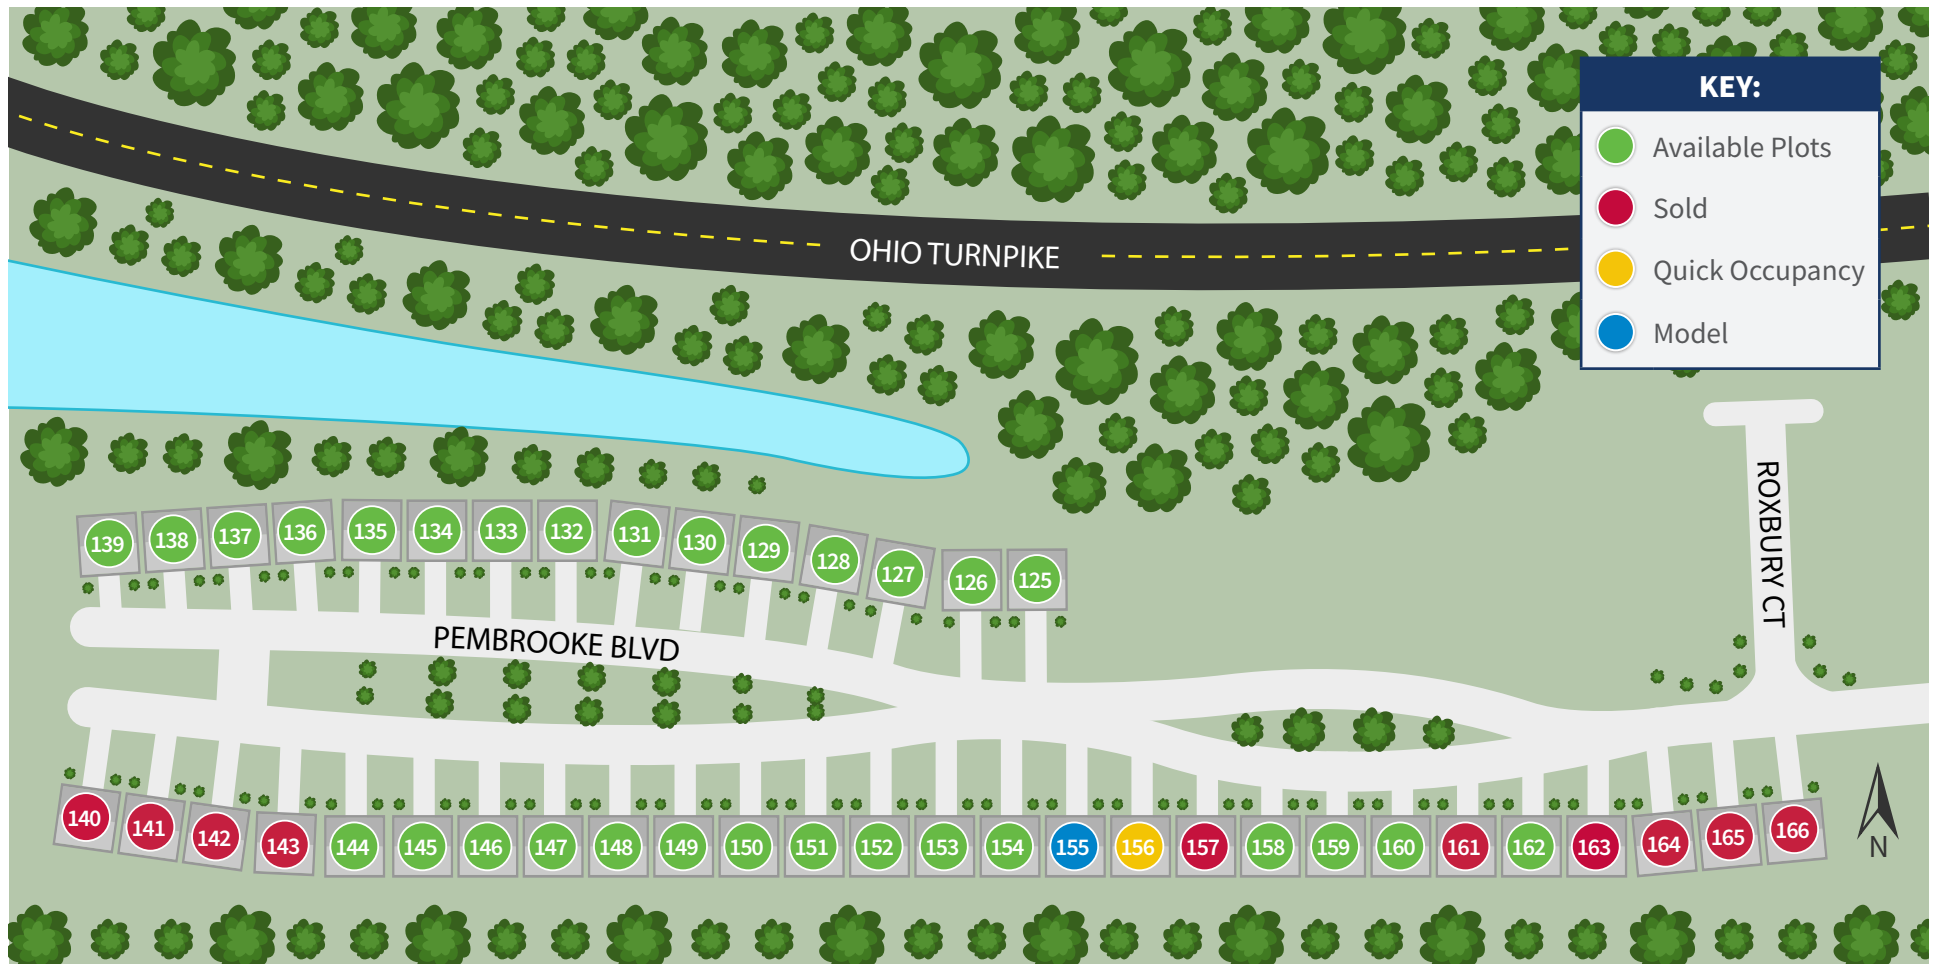

Welcome to Pembroke Place, a collection of 3-bedroom Colonial style homes with an open floor plan, quality features and finishes, attached 2 car garage and unfinished basement offering perfect storage! Low monthly fees take care of the landscaping and snow removal. Don't miss out!

**Community Address:** Pembroke Blvd, Olmsted Township, Ohio 44138 | **Open House:** 1-4pm Saturday and Sundays or by Appointment

Updated 8/1/20