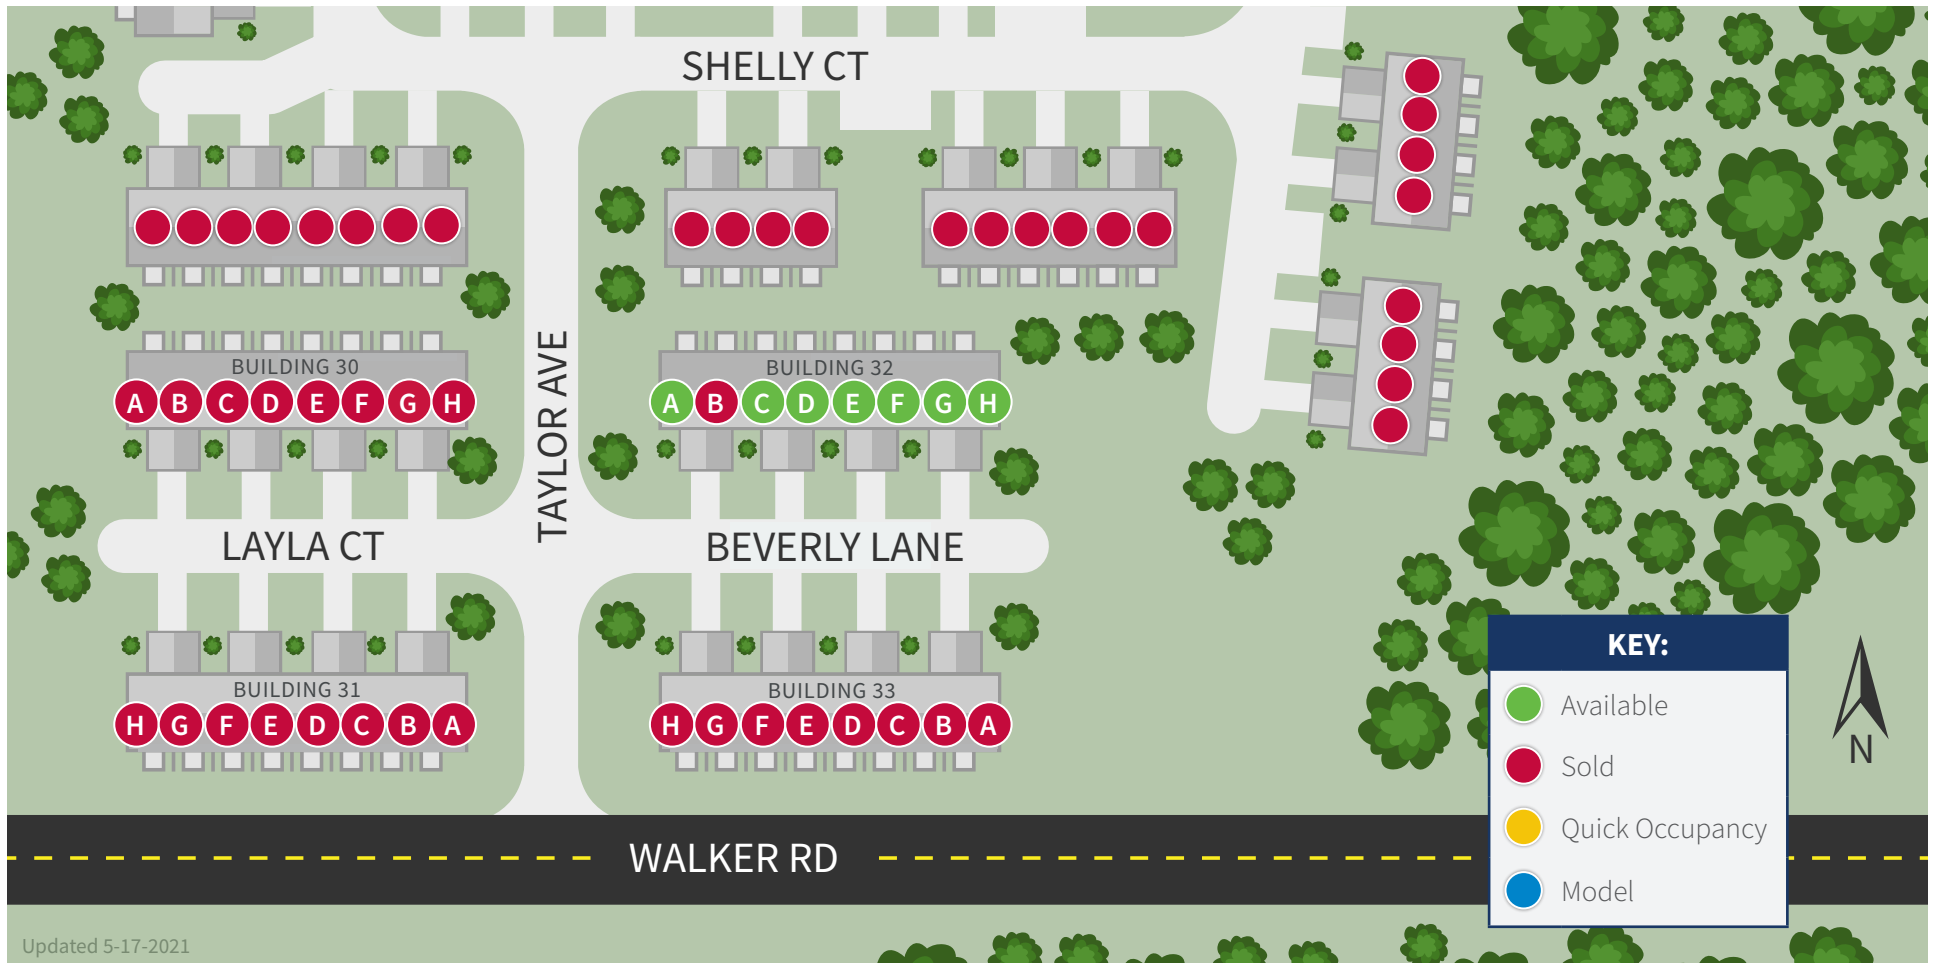

Community Address: Taylor Avenue, Avon Lake, Ohio 44012 | **Open House:** 1-4pm Saturday and Sundays or by Appointment

Updated 5-17-2021