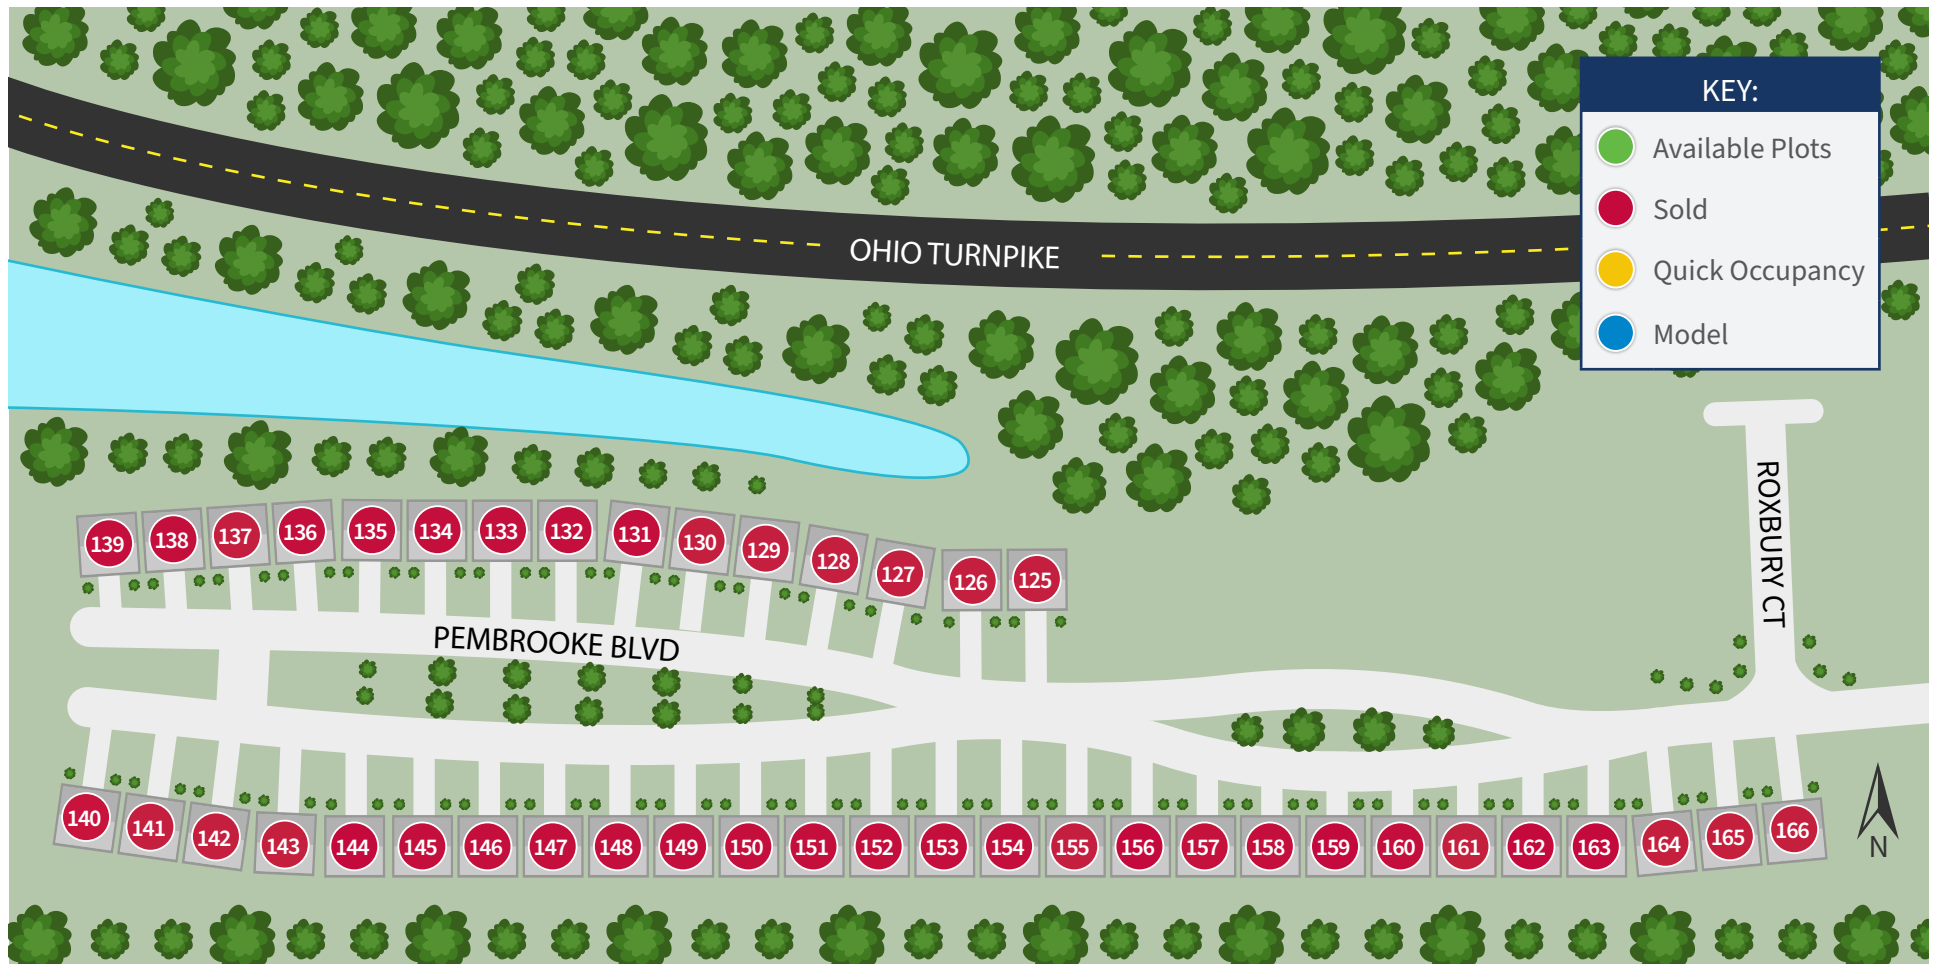

Welcome to Pembroke Place, a collection of 3-bedroom Colonial style homes with an open floor plan, quality features and finishes, attached 2 car garage and unfinished basement offering perfect storage! Low monthly fees take care of the landscaping and snow removal. Don't miss out!

Community Address: Pembroke Blvd, Olmsted Township, Ohio 44138 | **Open House:** No More Open Houses

Updated 3/14/2022