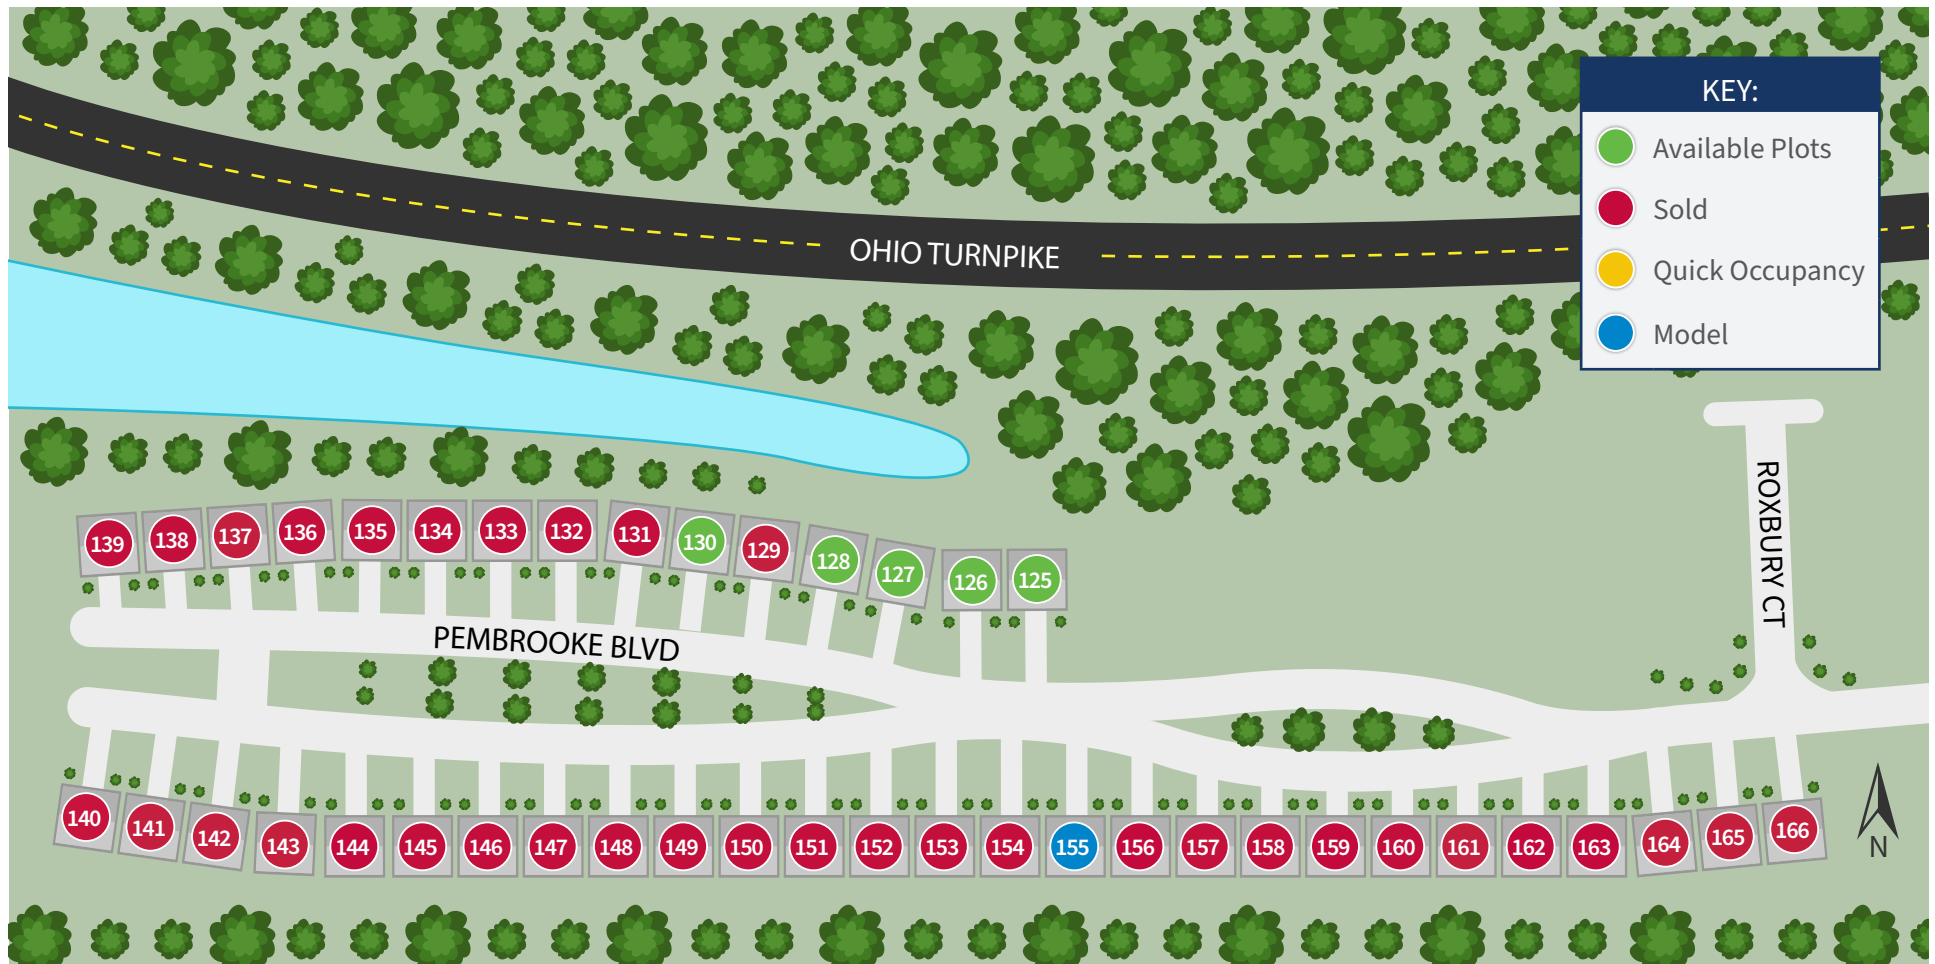

Welcome to Pembroke Place, a collection of 3-bedroom Colonial style homes with an open floor plan, quality features and finishes, attached 2 car garage and unfinished basement offering perfect storage! Low monthly fees take care of the landscaping and snow removal. Don't miss out!

**Community Address:** Pembroke Blvd, Olmsted Township, Ohio 44138 | **Open House:** 1-4pm Sundays or by Appointment

Updated 3/1/2022